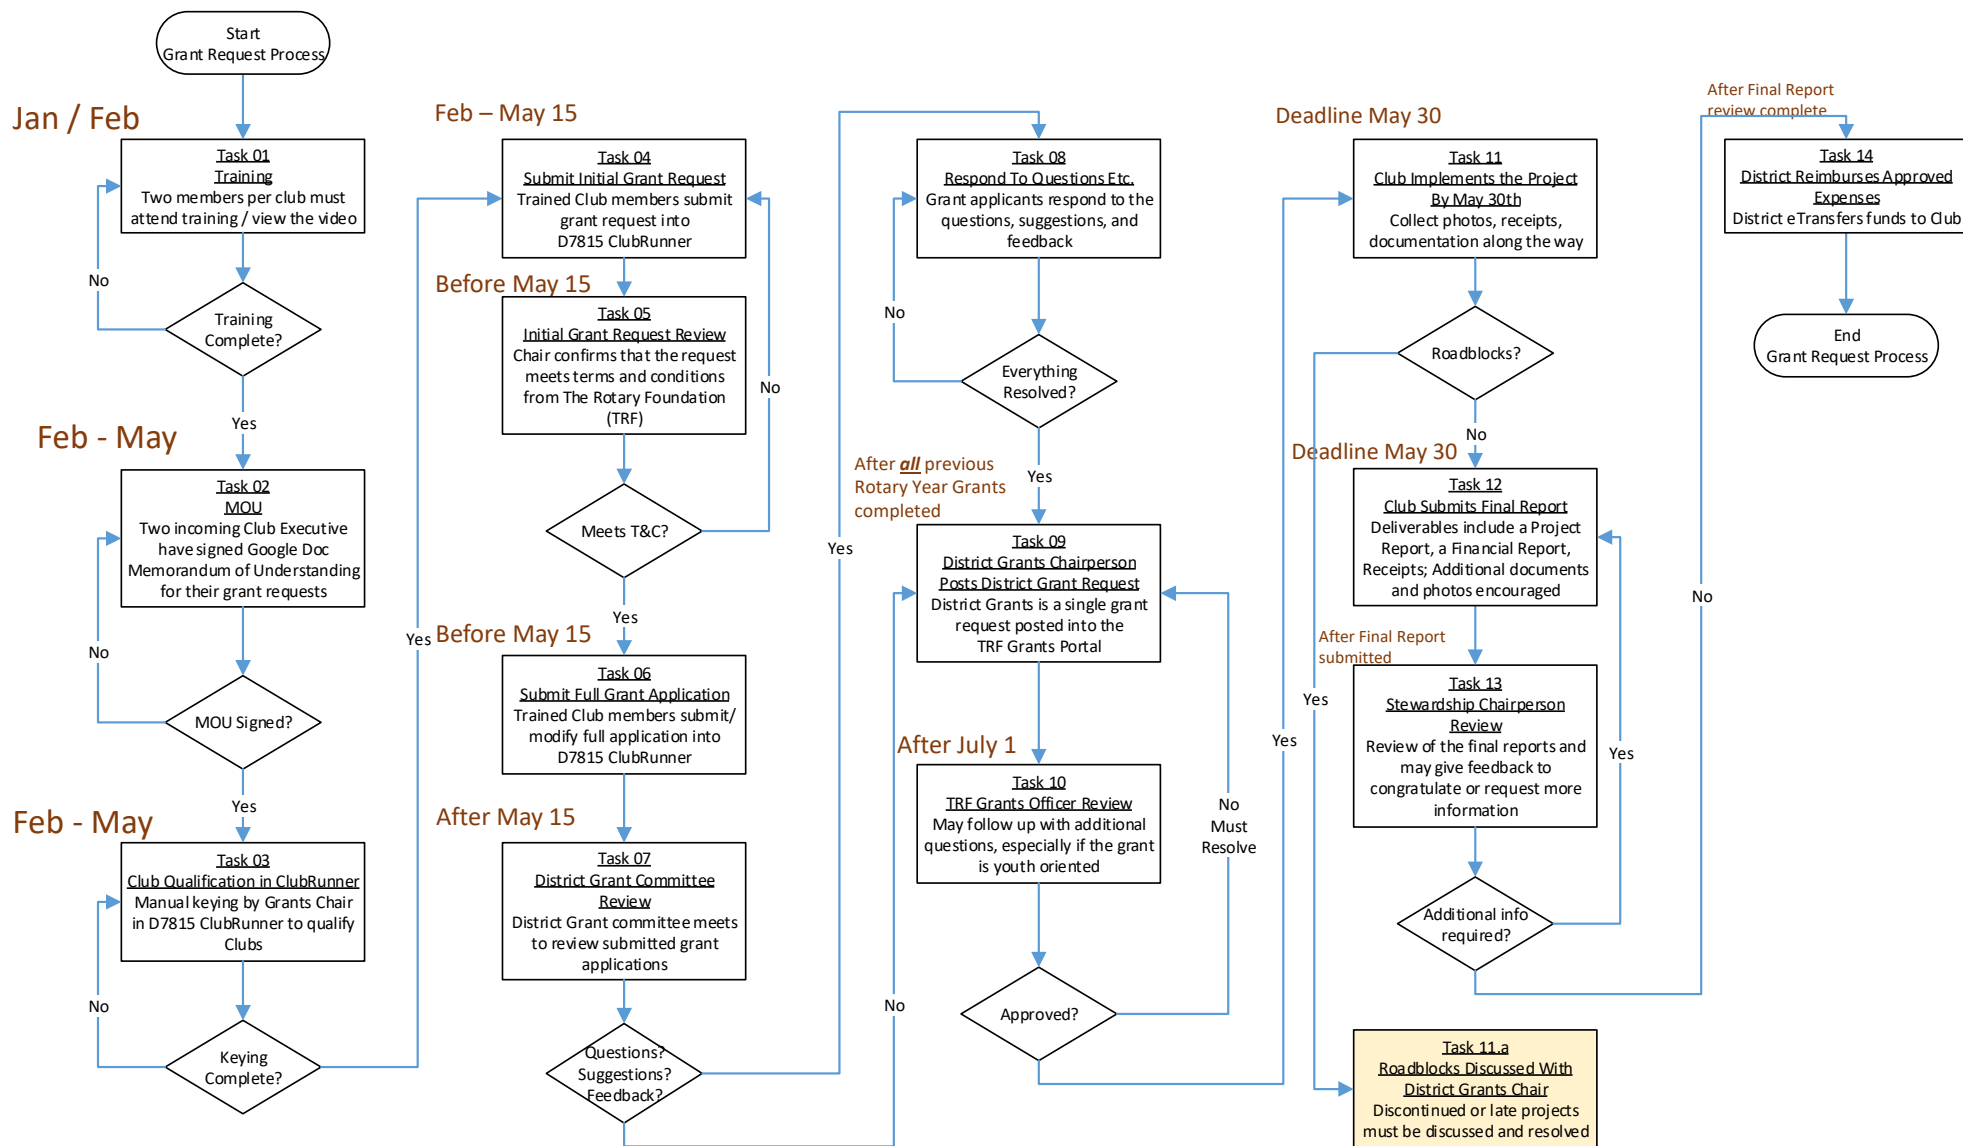

# Lifecycle of a District Grant

Visio Flow Chart, with Decision Points and Dates

# Big Picture Start To End

Part One

Start To Task 07

Part Two

Task 08 To End