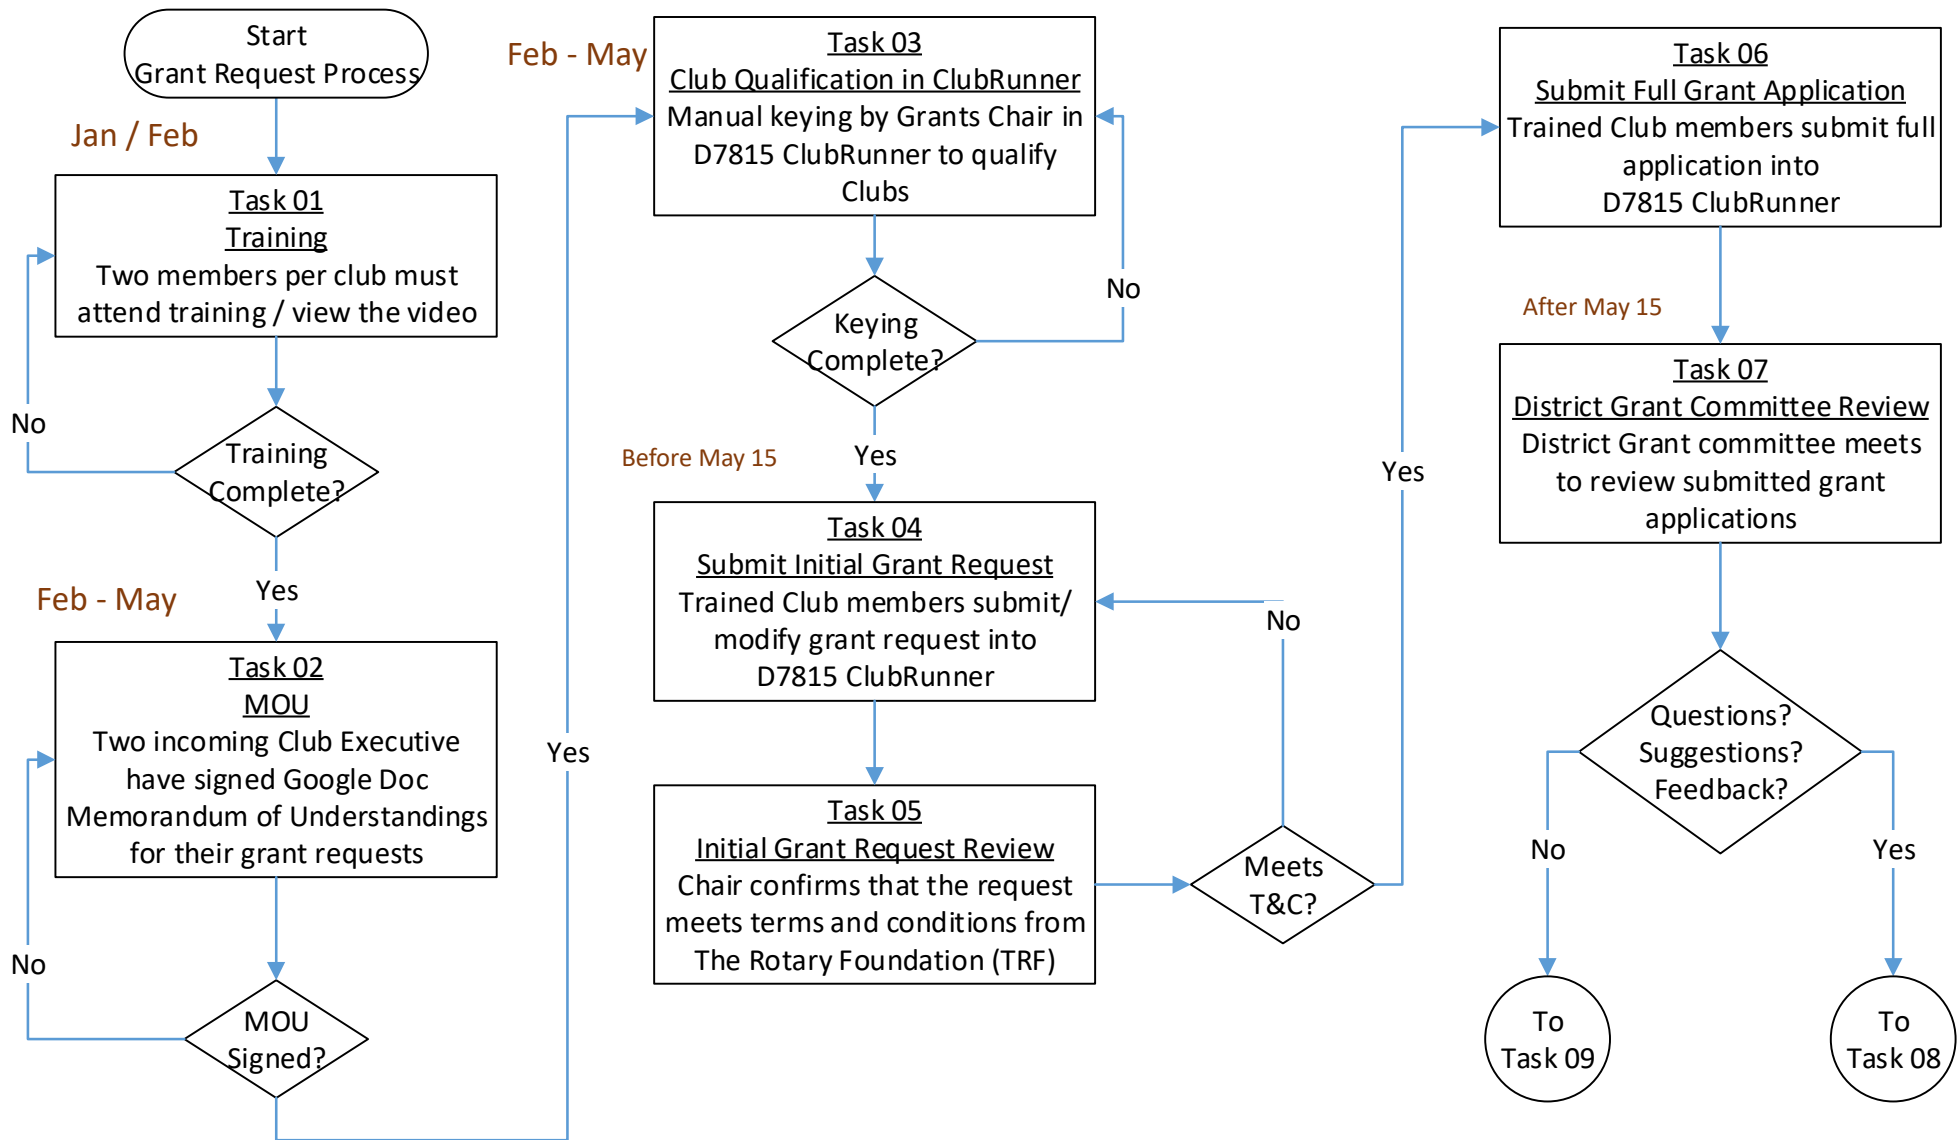

# Lifecycle of a District Grant

Visio Flow Chart, with Decision Points and Dates

# Big Picture Start To End

Part One

Start To Task 07

Part Two

Task 08 To End